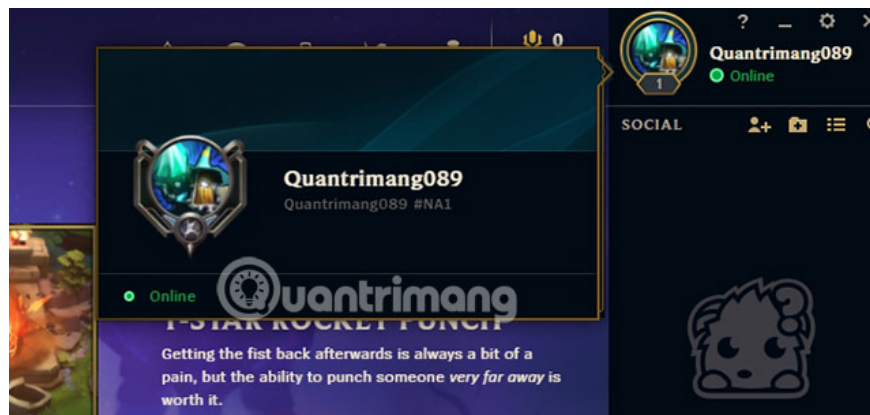

Change League of Legends VNG server, switch LOL VNG server

Changing servers in League of Legends VNG is a question many players ask when they first download LOL VNG. When you create a League of Legends VNG account, you can choose a server in many different regions such as North America, Singapore, EU, etc.

Changing League of Legends VNG servers is a question many players ask when they first **download LOL VNG**. When you create a League of Legends VNG account, you can choose a server in many different regions such as North America, Singapore, EU, etc.

When you log into that account in League of Legends VNG, the system automatically identifies your server. This is also the reason for lag during gameplay. That's why you might want to switch to a different server. You can also change your playing region to the region you're currently visiting to reduce lag.

You can absolutely switch servers in **League of Legends VNG** as many times as you like. Follow the instructions below to switch League of Legends VNG servers.

How to check your current VNG League of Legends server

Step 1: To check your League of Legends server region, simply hover your mouse over your profile picture. Your profile picture will then appear along with your online status. The server will be displayed next to your character's name, as shown in the image below (#NA1).