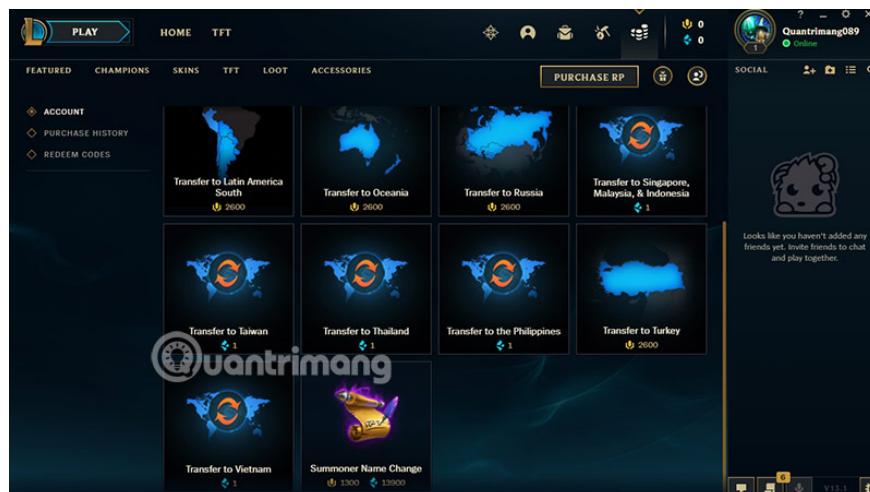

Step 2: In the account section, you will find all the regions to switch between, including South America, Australia, Russia, Singapore and Malaysia, Indonesia, Taiwan, Thailand, Philippines, Turkey, and Vietnam.