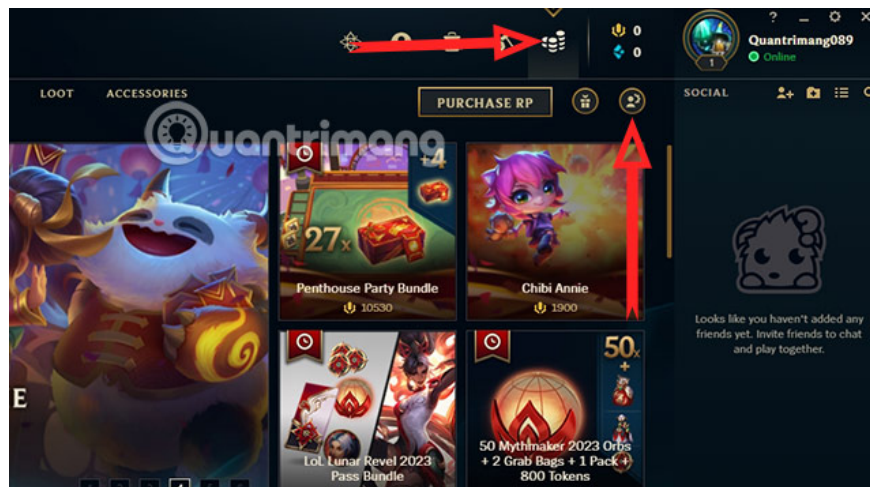

How to switch League of Legends VNG servers, change League of Legends VNG servers

The easiest way to change your region in League of Legends is to create a new account. It will take you about 5 minutes, and then you can start playing with friends in the Vietnam region immediately.

1. **Disadvantage:** Creating a new account means starting from scratch. Unlike switching accounts, you won't be able to transfer any progress, RP, or anything else you have to your new account.
2. **Advantage:** You don't need to spend extra money to change your region in the game.

See also: **Create a League of Legends account on VNG**

Step 1: To change your League of Legends VNG region, select the Shop icon > select Account as shown in the image below.