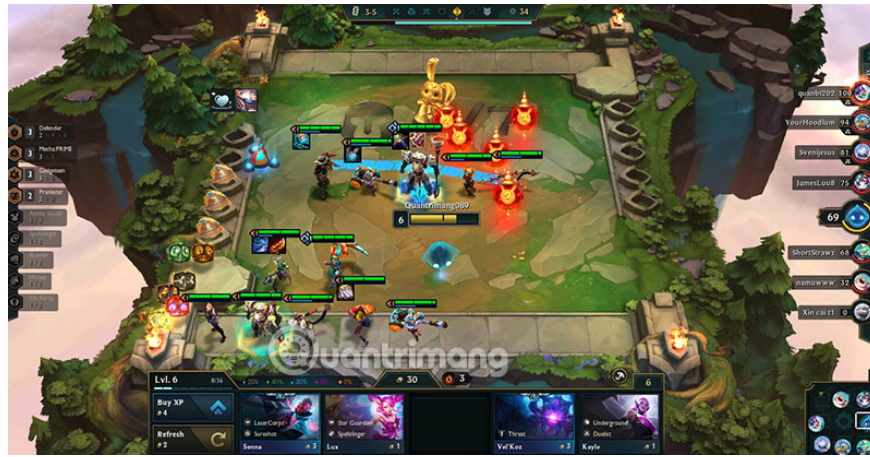

If you create a VNG League of Legends account using the link in the VNG account creation guide above, the region will be selected as Vietnam. If you choose a League of Legends account creation link from another country, you will be presented with a list of regions as shown above. In that case, you will need to change the region back to Vietnam, as shown in the image below.

You finished reading the article "**Change League of Legends VNG server, switch LOL VNG server**" edited by the [TipsMake](#) team. We hope this article has provided you with many useful tech tips and tricks. You can search for similar articles on tips and guides. Thank you for reading and for following us regularly.