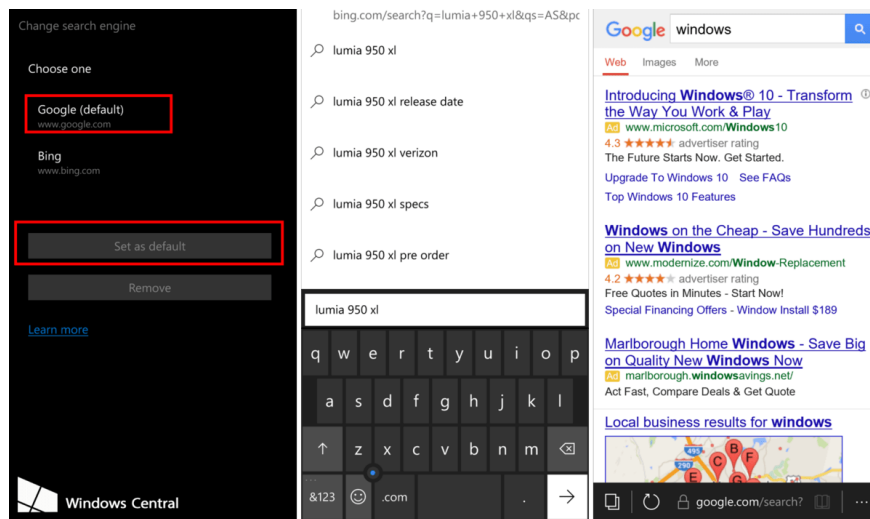

From now on when searching on Microsoft Edge browser, the browser will display search results from Google (Yahoo, .) instead of displaying from Bing as before.

Refer to some of the following articles:

1. **Here's how to update your phone to Windows 10 Mobile, whether it's supported or not!**
2. **Instructions for restoring Microsoft Edge on Windows 10**
3. **How to block hateful ads on Microsoft Edge browser**

Good luck!

You finished reading the article "**Change Edge browser default search tool for Windows 10 Mobile**" edited by the [TipsMake](#) team. We hope this article has provided you with many useful tech tips and tricks. You can search for similar articles on tips and guides. Thank you for reading and for following us regularly.