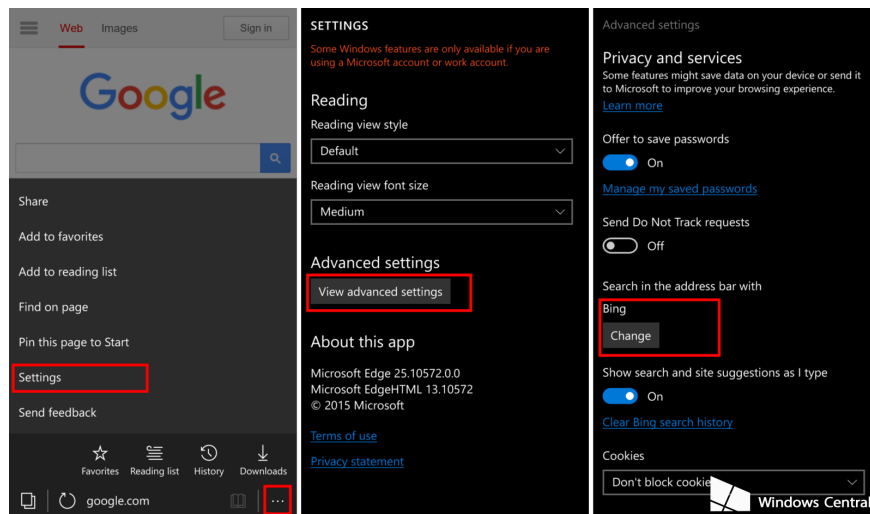

Change Edge browser default search tool for Windows 10 Mobile

When you enter a word into the Edge browser address bar on Windows 10 Mobile, the browser will display search results from Bing. However, if you want to display search results from Google or another search engine (Yahoo, ...) you can change the search engine on Microsoft Edge browser for Windows 10 Mobile.

When you enter a word into the Edge browser address bar on Windows 10 Mobile, the browser will display search results from Bing. However, if you want to display search results from Google or another search engine (Yahoo, .) you can change the search engine on Microsoft Edge browser for Windows 10 Mobile.

In the article below, Network Administrator will guide you through the steps to change the Edge browser default search engine for Windows 10 Mobile.

1. Open the Microsoft Edge browser on your Windows 10 Mobile device, then enter the search engine address you want to install. Such as Google.com .

2. Next click on the 3 dots icon in the lower right corner and select **Settings => View advanced settings** .

3. Click the **Change** button under Search in the address bar with.

4. Select **Google** (or any search engine you want) and click **Set as default** .