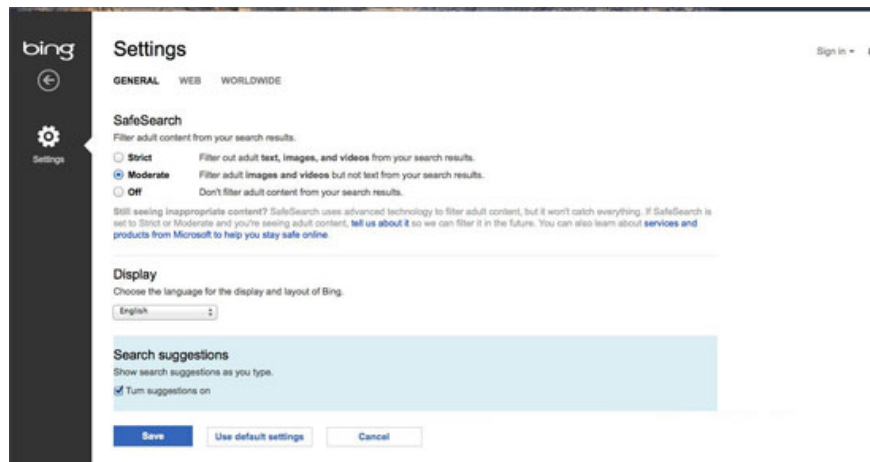

On June 1, 2009, *Bing.com*, Microsoft's new search engine was officially opened and replaced **Live Search**. Obviously, the birth of Bing at the time that Google was dominating, along with the miserable failure of Live Search senior has made people skeptical about its future. Released for a long time, Bing is now completely blurred by Google, which could be seen as a step to help Microsoft close the gap with its rivals.

You finished reading the article "**Bing updates the search suggestion feature similar to Google**" edited by the [TipsMake](#) team. We hope this article has provided you with many useful tech tips and tricks. You can search for similar articles on tips and guides. Thank you for reading and for following us regularly.