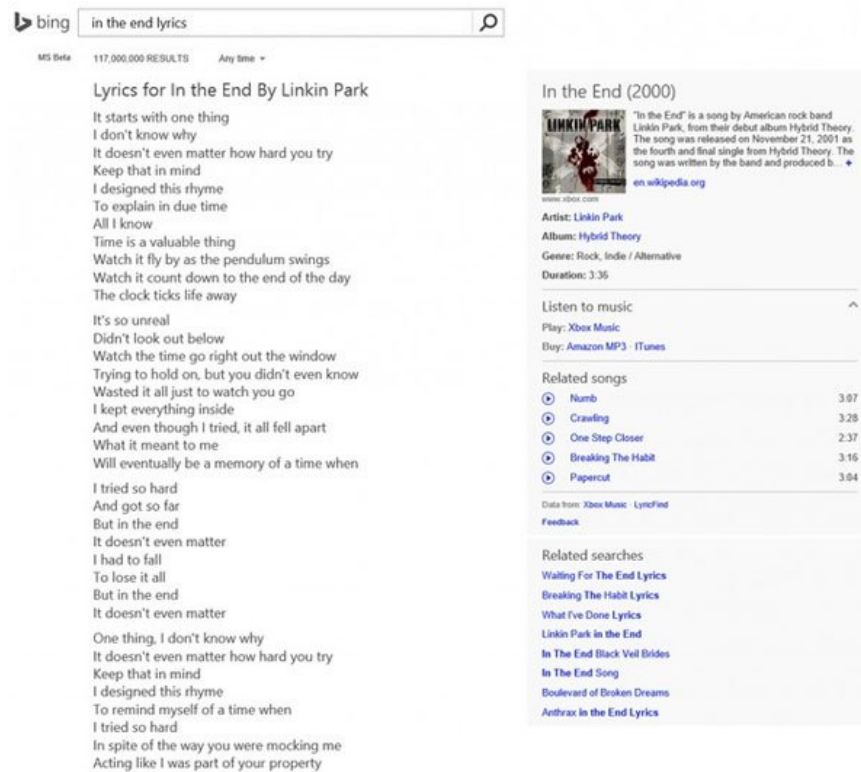

# Bing Search displays the lyrics right from the search page

As soon as you enter the search song into the Search bar and press Enter, immediately, the lyrics will be displayed on the search page.

**As soon as you enter the search song into the Search bar and press Enter, immediately, the lyrics will be displayed on the search page.**

Recently, Microsoft has officially updated the display feature of the Bing Search lyrics right at the results of the search. Accordingly, as soon as you enter the song you want to search into the Search bar and press Enter, immediately, the lyrics will be displayed on the results page rather than going to the 3rd page.

This is said to help users save time and use costs. Especially for mobile users who often have to use 3G data to access the Internet.

In addition, Microsoft also provides information, artist biographies, albums and related music in the included preview window. It is known that at the present time, there are about half a million songs applied by the company with this new feature and it is expected that the number of songs appearing on Bing Search will

continue to increase in the near future.

You finished reading the article "**Bing Search displays the lyrics right from the search page**" edited by the [TipsMake](#) team. We hope this article has provided you with many useful tech tips and tricks. You can search for similar articles on tips and guides. Thank you for reading and for following us regularly.