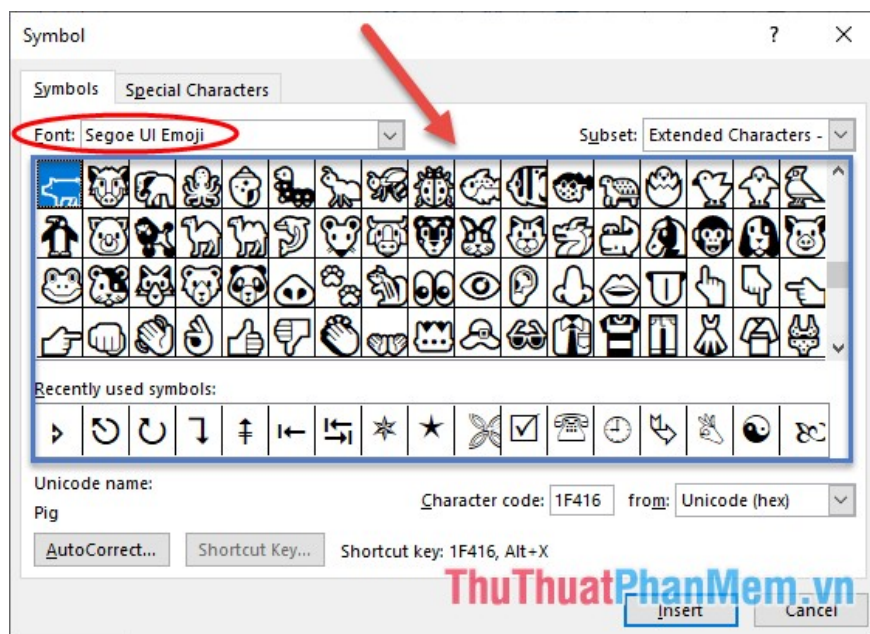

Above are some groups of special characters commonly used in Word. Hope to help you save time searching when you want to use them

You finished reading the article "**Beautiful Symbol templates in Word, Particularly beautiful characters in Word**" edited by the [TipsMake](#) team. We hope this article has provided you with many useful tech tips and tricks. You can search for similar articles on tips and guides. Thank you for reading and for following us regularly.