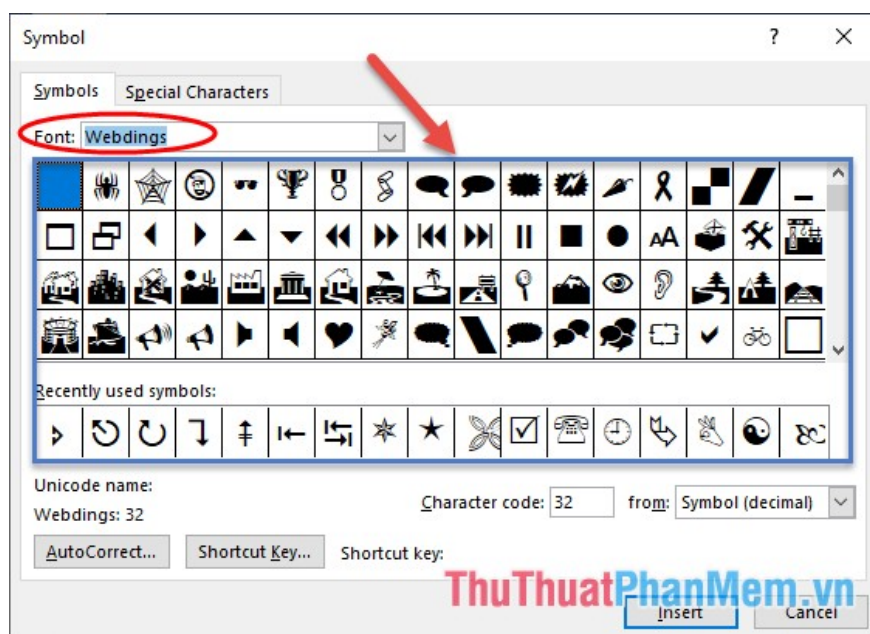

6. Font = Segoe MDL2 Assets

- A group of fonts containing frequently used symbols in software to guide and describe: