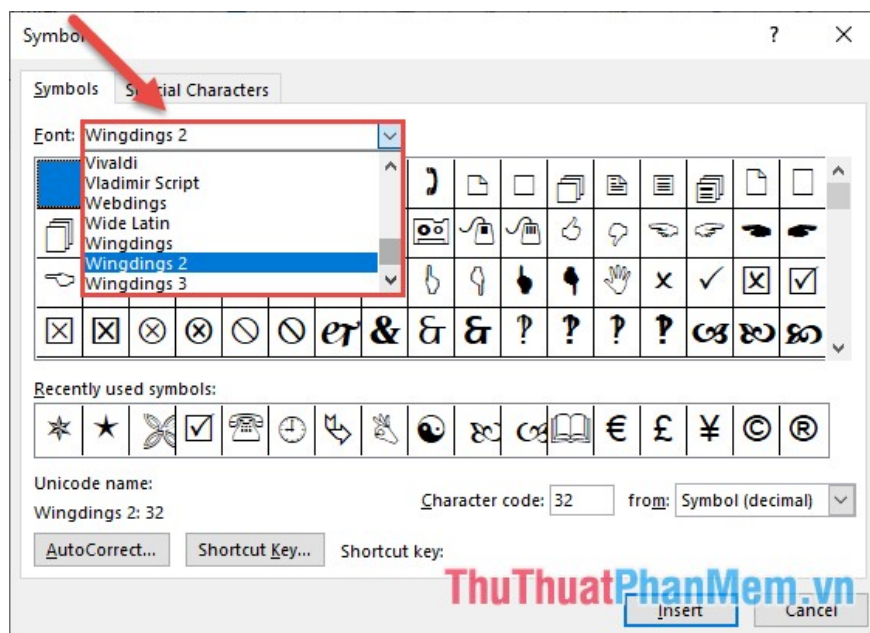

The sample characters are particularly beautiful or use:

1. Font = Wingdings

- The most commonly used and popular symbol pattern.
- The sample is in **Wingdings** ie **Font = Wingdings**
- Is the most commonly used symbol group containing character samples for books, phones, emails, hands, .