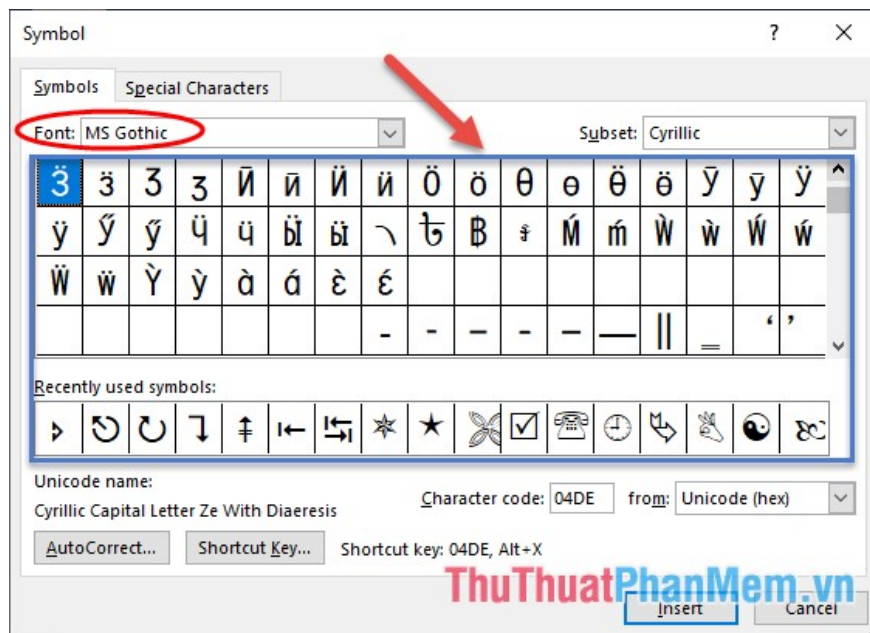

3. Font = Wingdings3

- A group specializing in arrow symbols

For example some samples in **Wingdings3**:

4. Font = MS Gothic

- Contains special characters for the process of playing games or facebook without worrying about font errors: