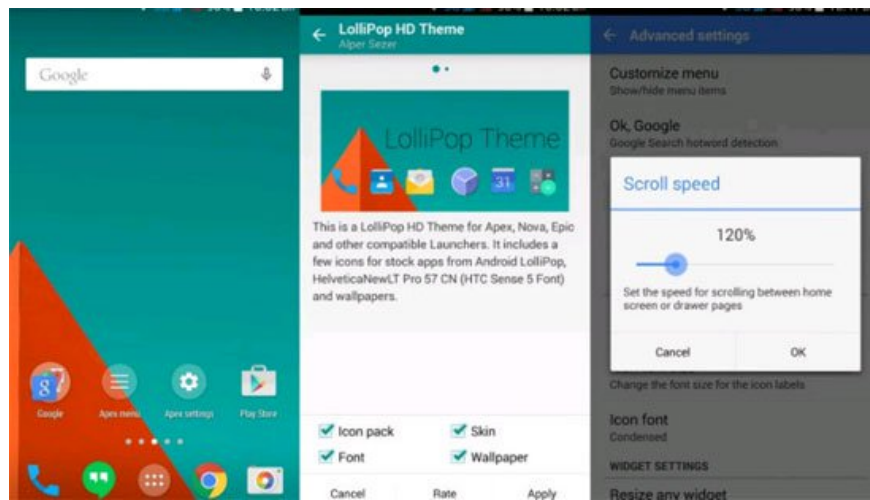

Along with the new interface, the application icon is also designed according to Material, Lollipop Drawer background and completely new effects. Besides, the launcher is also inspired by Lollipop's other items including: folders, search bar, animation effect and drawer icon.