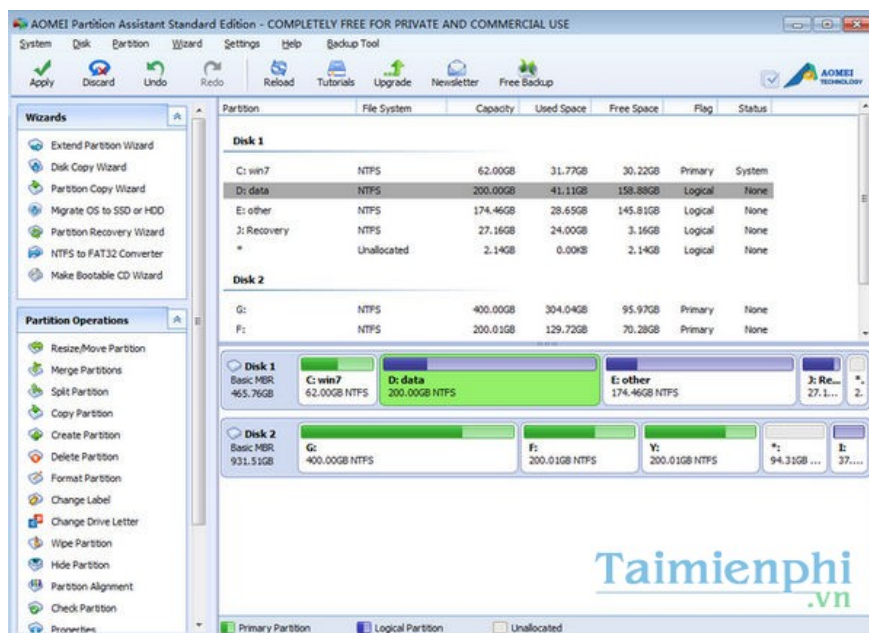

# Aomei Partition Assistant standard Edition - Software for managing computer partition information

- Aomei Partition Assistant standard Edition is a software that integrates effective partition management and editing features to help you better control the data storage on partitions.

Aomei Partition Assistant standard Edition is a tool to manage disk partitions stored on the computer. Specifically, the software allows creating new partitions, making changes to the size of the partition, deleting a partition . The operation is easy to perform without having to restart the computer as before. Especially features support users to accelerate, defragment the hard drive.

In addition, you can easily copy data from one partition to other partitions without losing data. Another interesting function is to create a Windows to Go USB to store windows operating system and install the operating system.