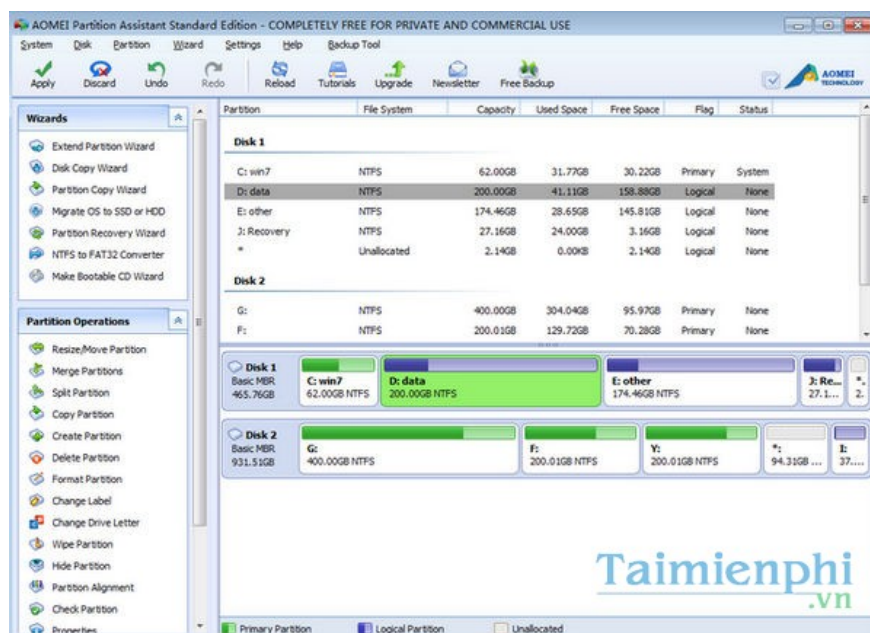

Aomei Partition Assistant standard Edition supports the fastest use in Windows 10, 8, 7, the re-partitioning of Windows 10 hard drive or other win will take no time compared to using the features available on each operating system.

Key features of Aomei Partition Assistant standard Edition:

- **Expand / shrink system of partitions.**
- **Customize size, move partitions.**
- **Expand Partition Wizard.**
- **Combining multiple partitions** : allows combining two or more small sized partitions into a single partition with a larger size without affecting the internal data.
- **Splitting partitions** : splitting a large partition into multiple smaller partitions.
- **Create, delete, format partitions.**
- **Convert FAT partition to NTFS.**
- **Permanently remove sensitive data** : help you protect your privacy by erasing sensitive data and will not be able to recover even if you have used professional data recovery software .

You finished reading the article "**Aomei Partition Assistant standard Edition - Software for managing computer partition information**" edited by the [TipsMake](#) team. We hope this article has provided you with many useful tech tips and tricks. You can search for similar articles on tips and guides. Thank you for reading and for following us regularly.