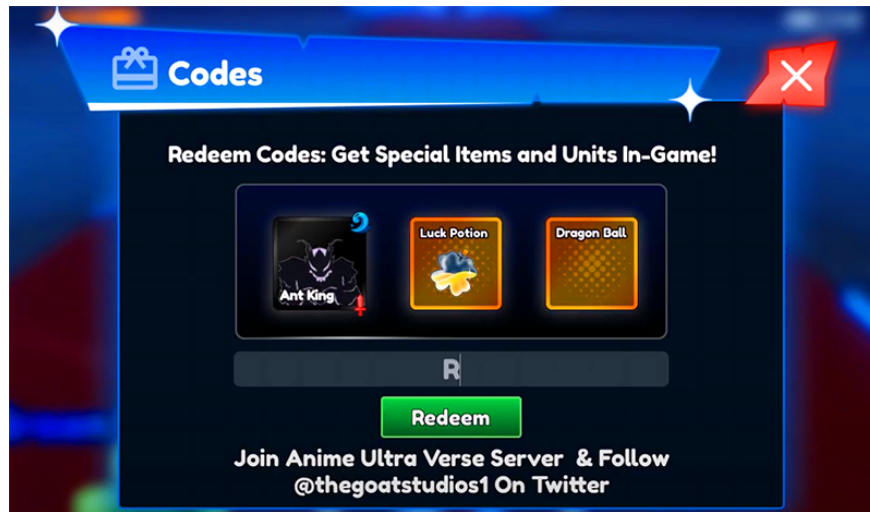

# Anime Ultra Verse: Full latest giftcode and how to redeem rewards

The latest Anime Ultra Verse code helps you receive free gems, gold, units and many attractive gifts.

If you've just entered Anime Ultra Verse in Roblox , don't forget to enter Anime Ultra Verse codes to receive free gems, potions, dragon balls, units, boosts, and many other cool gifts. Some codes also give exclusive units, helping you upgrade your journey much faster.

## All Latest Anime Ultra Verse Codes

Code	Award	Status
<b>StarterCode!</b>	Get Gems and Gold	New
<b>Release!</b>	Get Gems and Gold	New
<b>Sub2Mimo</b>	Get Gems and Gold	New

## How to enter Anime Ultra Verse Code

1. **Step 1:** Go to Anime Ultra Verse game on Roblox.
2. **Step 2:** In the right menu, click the Codes button.
3. **Step 3:** Enter the active code into the text box.
4. **Step 4:** Click Redeem to receive the gift immediately.