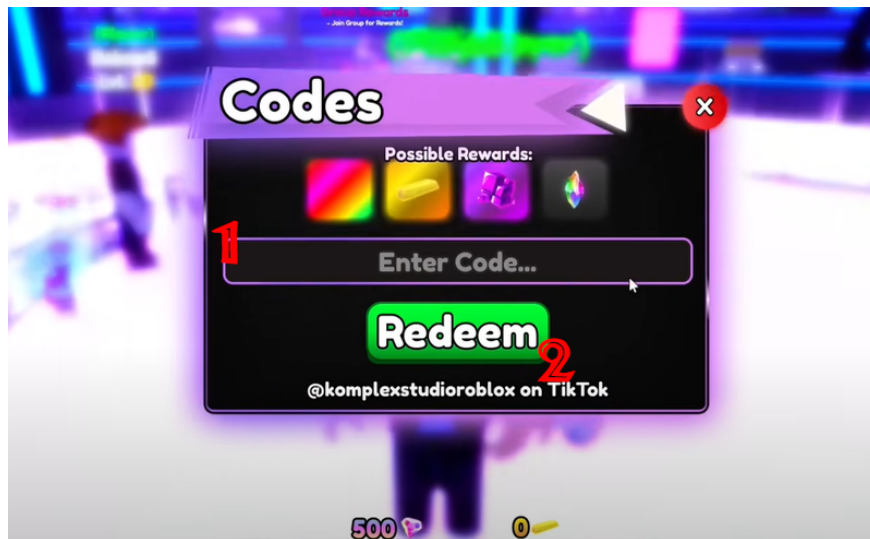

List of latest Anime Infinity Roblox giftcodes and how to redeem codes

You can use Anime Infinity giftcode to receive Gems, summon tickets and many other valuable rewards.

In the world of Anime Infinity, you can get Gems, Trait Shards, Infinity Tickets and many other valuable items through the free giftcode system from the publisher. Below is the latest list of codes, along with instructions for entering and tips for getting more codes from TipsMake.com.com

Anime Infinity giftcode table (latest update)

Giftcode	Rewards received	Status
SorryForWeirdBugs	Get rewards including a number of Gems, Trait Shards, Stat Rerolls, Infinity Tickets.	New
StopBeggingPLEASE	Get rewards including a number of Gems, Trait Shards, Stat Rerolls, Infinity Tickets.	Still active
Update1!	Get rewards including a number of Gems, Trait Shards, Stat Rerolls, Infinity Tickets.	Still active
SryForLongMaintenance!	Get rewards including a number of Gems, Trait Shards, Stat Rerolls, Infinity Tickets.	Still active
IWantToSleepHelp	Get rewards including a number of Gems, Trait Shards, Stat Rerolls, Infinity Tickets.	Still active

Instructions to redeem Anime Infinity giftcode for rewards

Step 1: To redeem rewards, simply select the Codes feature on the main screen.

Step 2: Select the code content box, enter the entire game code into the code content box. Next, select **Redeem** to exchange the code for a reward.