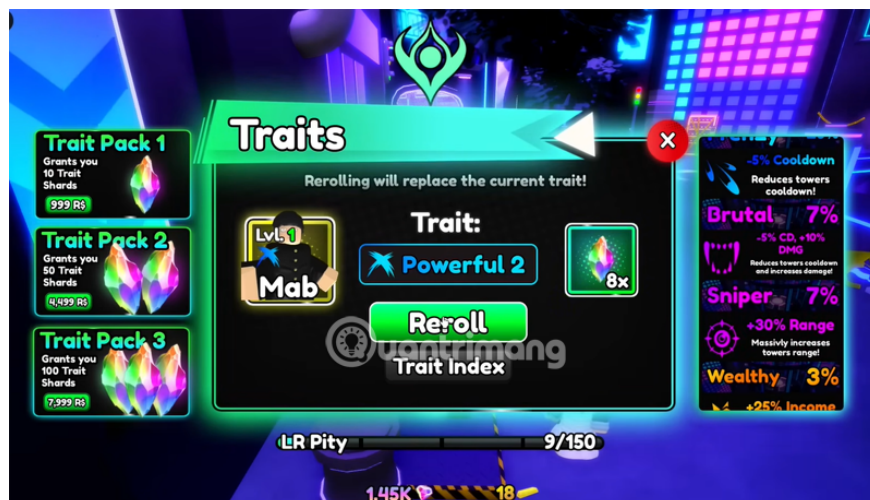

1. The code is case sensitive and distinguishes between uppercase and lowercase letters and punctuation marks such as spaces. If you enter a missing or incorrect punctuation mark, the code will return an error.

2. Code has expired

1. Some gift codes have a short expiration date, usually based on events or player milestones. If the code expires, you won't receive anything.

3. Code for new server

1. Some codes only apply to **new servers or first logins** , so old accounts will not be able to be used.

4. Used code before

1. Each code can only be used **once per account** . Once entered, you will not be able to enter it again.

5. Unstable network connection

1. Errors when entering codes can also come from weak network or game server congestion. Please try again after a few minutes.

How to get more Anime Infinity giftcodes