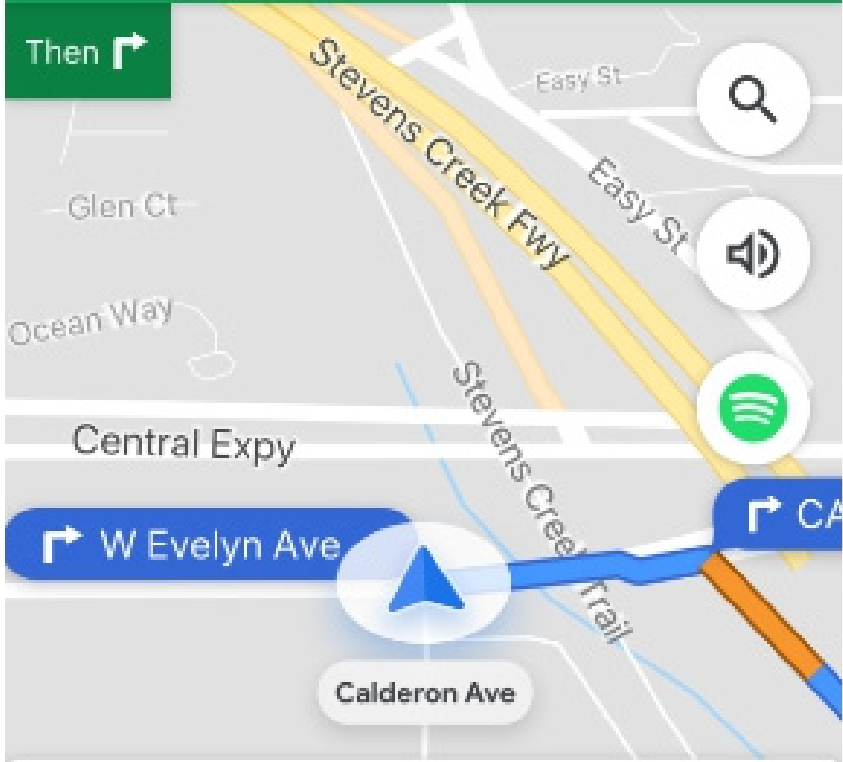

Already able to stream music with Spotify application right on Google Maps, invite you to experience

From today, October 4, users (both iOS and Android) can listen to music from the Spotify application right away while using Google Maps.

From today, October 4, users (both iOS and Android) can listen to music from the Spotify application right away while using Google Maps. This means that users will not have to switch back and forth between the music and navigation interface when they are in traffic as before.

This is the result of a collaboration between Spotify and Google Maps to limit inconveniences as more and more users are moving on busy roads and streets while streaming music with Spotify.

Accordingly, users after connecting to Spotify account can make adjustments to the Music Play (Play), Pause or Skip (Skip) modes right on the Google Maps navigation system Enjoy music from Spotify during the move.

Turn right
toward W CA-85N

Then

12 min

5.1 mi • 12:42 PM

Runaway
Passenger

Browse

Users can also convert and select favorite songs easily. To search for songs, albums or music playlists, users only need to perform an action to touch the Spotify icon on Google Maps. Meanwhile, users can also quickly return to navigation status via banner on Spotify's music player interface.