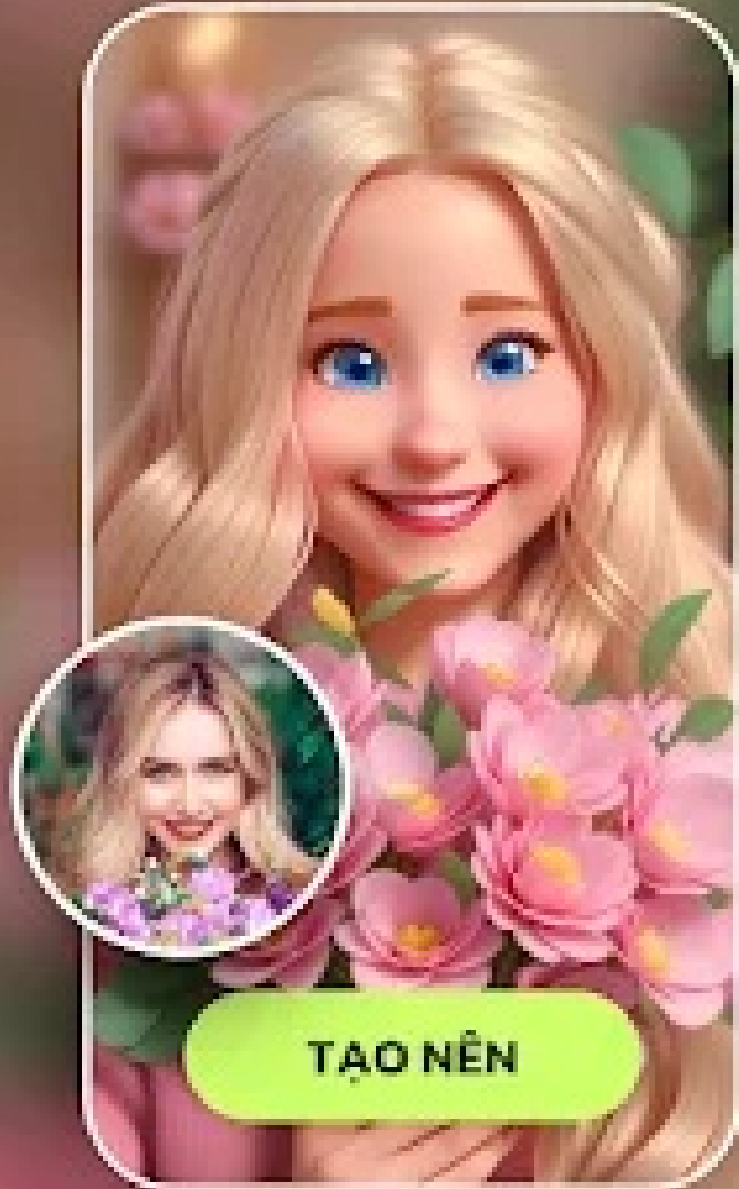

***Tìm nhân vật
hoạt hình***

TẠO NÊN