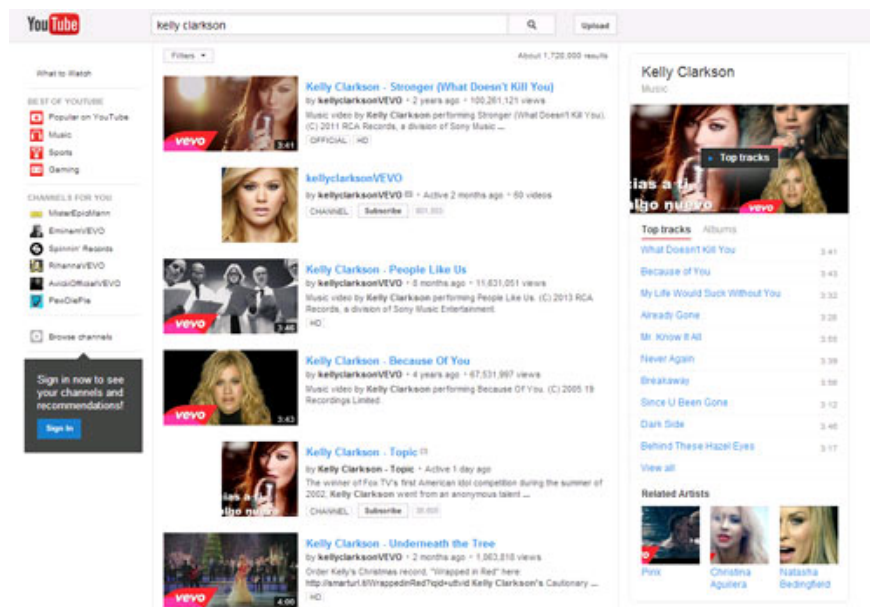

# Additional YouTube displays information related to artists

Google has just added a new feature on the YouTube platform web service. Now when you want to check what information is related to artist Youtube will display a lot more information related to that artist.

Google has just added a new feature on the YouTube platform web service.

The artist's songs and albums are displayed right on YouTube

According to *CNET* on February 14, for example when a user accesses the YouTube page and types the keyword " *Kelly Clarkson* " (*American Idol* contestant singer) into the search box, in addition to the list of video results displayed on the side. Below, to the right of the YouTube interface will display a list of the highest rated songs presented by singer *Kelly Clarkson* .

In addition, when clicking on listening to any video clip presented by this singer, users will be "*suggested*" by YouTube to watch the most outstanding video clips of this singer.

Currently, this feature has been applied by Google to YouTube users worldwide.