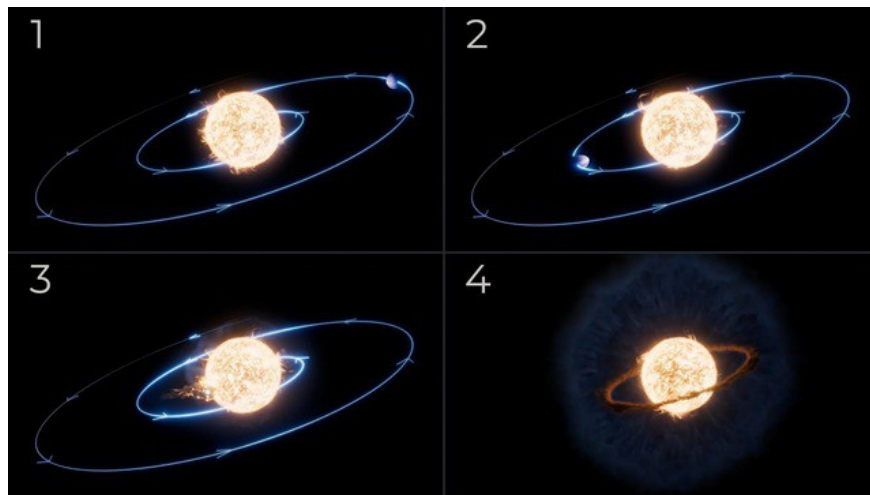

A research team led by Dr. Ryan Lau, from the National Science Foundation's National Optical Infrared Astronomy Research Laboratory (NSF NOIRLab - USA) analyzed images from James Webb and told a terrifying story.

Image edited and graphics added to show how the ill-fated planet 12,000 light years from Earth was swallowed - Photo: NASA/ESA/CSA

Previously, the Palomar Observatory of the California Institute of Technology (Caltech - USA) located in San Diego recorded a flash event called ZTF SLRN-2020.

Additional observations from NASA's NEOWISE mission later showed that the flare was a star, which flared in infrared a year before the optical flare was recorded, suggesting the presence of dust.

This initial survey in 2023 led researchers to believe that the star is quite similar to the Sun.

It is beginning its aging process - exploding into a red giant - before it dies.

Subsequent observations by the James Webb Space Telescope, the world's most powerful space telescope, have clearly shown that the flash occurred when the star engulfed an orbiting planet.