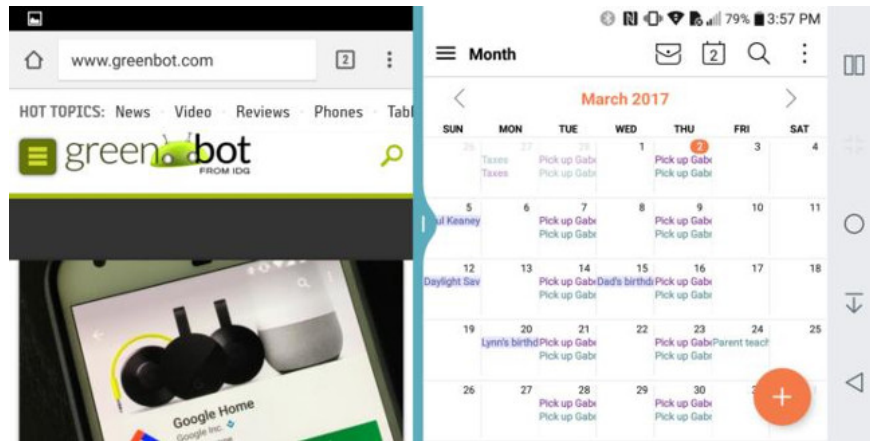

Multi-window feature allows users to do 2 jobs at a time on the same device. For example, you can just watch youtube and play a game at the same time. Although this multi-window feature was launched on the Nougat platform last year, it was not until the launch of LG G6 that users realized the effectiveness of this feature. This is because an 18: 9 aspect ratio monitor makes viewing content on both sides of the device in screen rotation mode easier.

In addition, LG's default applications will automatically open when the device is turned horizontally. For example, when you flip the calendar application, the device will automatically expand your schedule to the right.

LG G6's lock screen is an endless loop