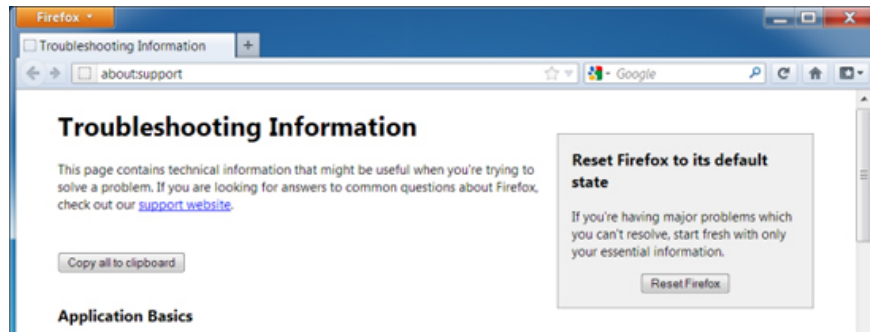

Faster, more secure and less memory

Firefox 13 is faster and uses memory more efficiently. Although there is something controversial in older versions, the difference in Firefox 13 is clearer. Boot time is much faster. Users no longer have to wonder whether they actually clicked on the Firefox icon (due to the previous version, the boot time was quite long). Firefox 13 actually continues to consume memory, but not as much as the older versions. Mozilla has also fixed a number of security claims and claims that Firefox 13 is completely secure.

With developers

Previous versions of Firefox always had something for developers, and Firefox 13 was no exception. The program supports Google's SPDY protocol. In addition, the Firefox support page also announced: ' *There are a total of 72 improvements for Page Inspector, HTML panel, Inspector, Scratchpad and Style Editor* '. There is also support for some CSS properties.

Restore tab as required

One of the things that helps Firefox reduce boot times is related to tab restoring features. Restoring tabs affects not only internet speed but also slow startup time. Firefox 13 still provides tabbed recovery, but not all tabs are loaded at the same time. When Firefox was launched, all previous tabs were restored, but only the first tab was loaded. When you click on another tab, the card will begin loading. This helps to start up faster.

If you upgrade to Firefox 13 from Firefox 12 with an 9.8MB update, incompatible add-ons will be disabled and the introduction page will have a short video to emphasize the changes. on the new version interface.

You finished reading the article "**6 new features in Firefox 13 you should know**" edited by the [TipsMake](#) team. We hope this article has provided you with many useful tech tips and tricks. You can search for similar articles on tips and guides. Thank you for reading and for following us regularly.