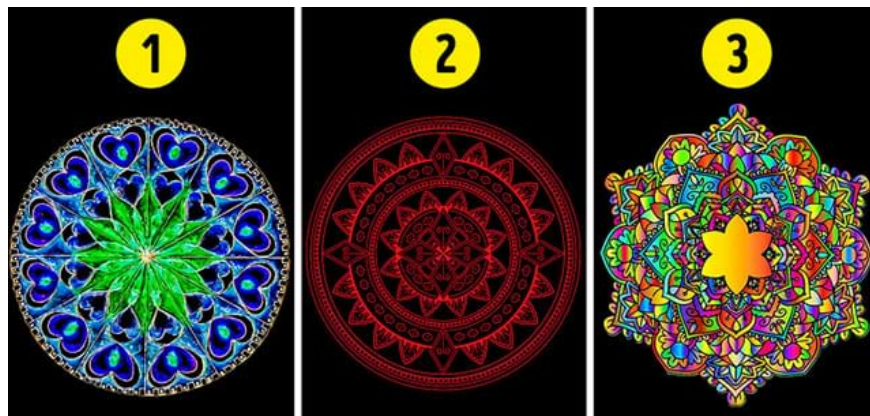

*You see a small mouse.*

Your trend is to look into details, small content. Thank you for this personality because of it you can observe subtly what others can't see.

## **How do you solve difficulties?**

© brightside

***You see a keyhole***

You are an optimist and can always find solutions even in the most difficult situations. You are always alert and strong. Even if you can't cross the door, you will try to see things through the small keyhole.

***You see a pretty little boy.***

You are a wonderful and sensitive person. Sometimes you will exaggerate some problems, but then everything is fine and resolves well.

**Choose your mandala circle and find out what makes you focus in life.**