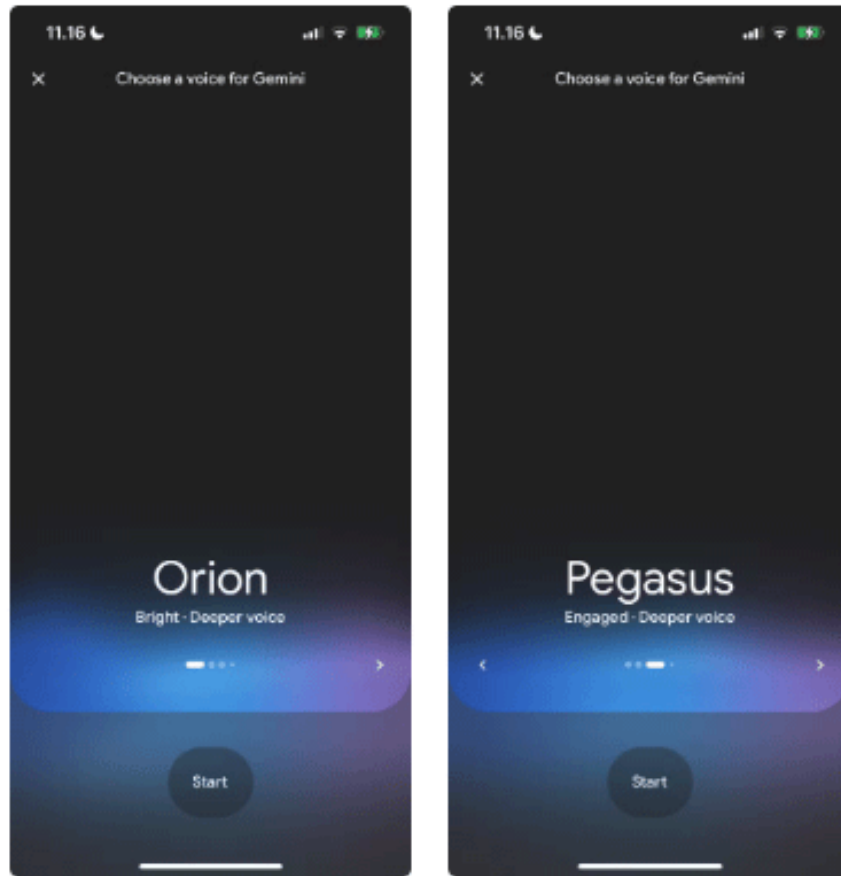

Gemini Live offers a mix of male and female voices. You can choose from moods like bright, energetic, and calm. Choose a voice based on your current mood, general personality, and the topic you're discussing. For example, if you're talking about something you're passionate about, choose **Energetic** . However, choose **Calm** if you're feeling relaxed or talking about something more monotonous.