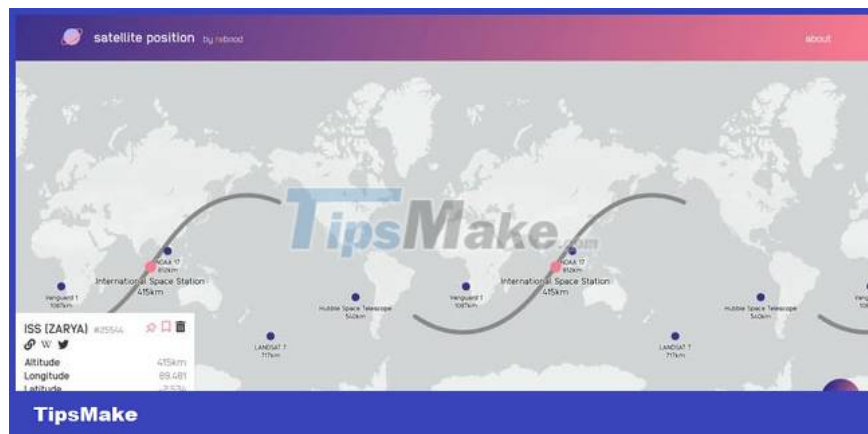

On November 20, 1998, the Russians launched a single module named "Zarya" into space, starting the ISS. A few weeks later, an American module called "Unity" was also launched. By 2011, the construction of the ISS station was officially completed in 2011.

We can track where the ISS is through several websites:

Live Space Station Tracking Map on NASA website

Visiting this website, users will see a single flight map showing the exact position (latitude, longitude, altitude and speed) of the ISS as it moves around the planet in real time. . This data is provided by the European Space Agency.

In addition to the station's location, the map has dark overlays showing where it's nighttime in parts of the world.

ISS Astro Viewer

This site, in addition to providing real-time ground-tracking imagery and telemetry data like the NASA website, also shows what astronauts are seeing as they look down at Earth.

ISS Position

This website only provides a real-time image of the ISS as it moves across the global map.

In addition to the ISS, ISS Position also allows you to track the Hubble Telescope, Vanguard 1, NOAA weather satellites and the Landsat 7 world image satellite by clicking the purple plus (+) sign and adding satellites.