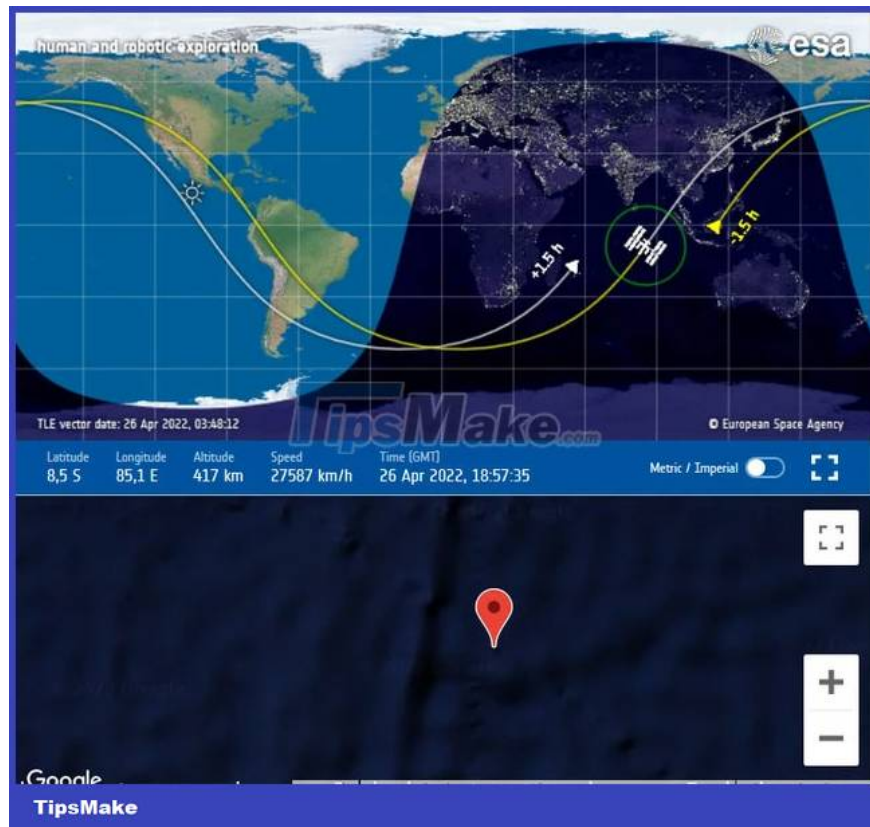

In addition to the station's location, the map has dark overlays showing where it's nighttime in parts of the world.

ISS Astro Viewer